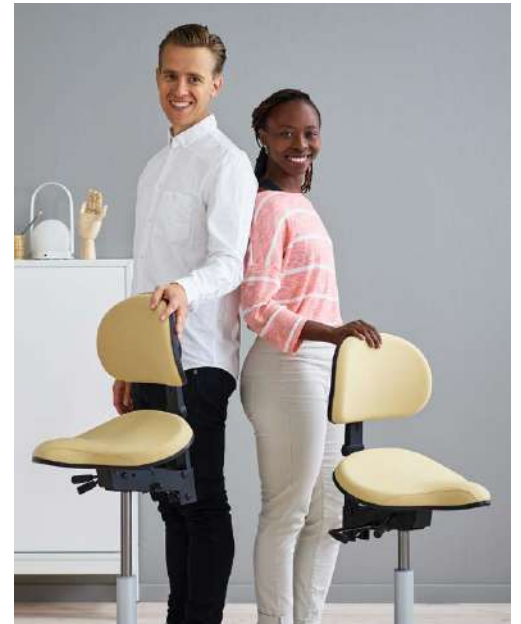

RH Support is designed to provide extra support for the legs and back when working at different heights.