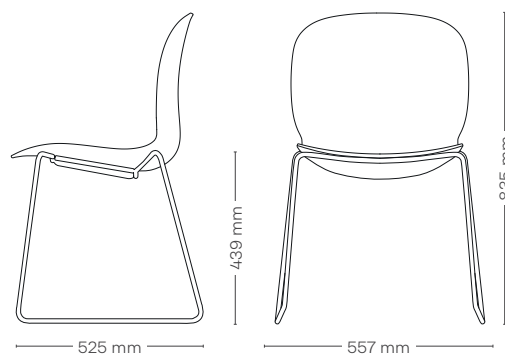

Model

6060 RBM Noor chair with polypropylene shell on steel sledgebase

6065 RBM Noor with 3D veneer shell (Oak or dark stained Oak) on steel sledgebase

Upholsteries are available on seat (S), seat/back (SB) for model 6060 and 6065. Fully upholstered (F) (selected fabrics) for 6060.

Product specification

- 6-8 mm polypropylene (PP) or 6.7 mm 3D veneer shells
- Weight: 6.5 kg model 6060, 6.2 kg model 6065
- Ø 12 mm steel sledgebase
- Stackable up to 10 chairs – 5 chairs with armrests
- Tested in accordance with EN 16139, GS, BIFMA (USA), AFRDI 151 Rated Load (Australia) and Möbelfakta (Sweden)
- GREENGUARD Gold certified
- Environmental Product Declaration (EPD)
  Model 6060: 19.4 kg CO₂, model 6065: 13.4 kg CO₂

Accessories/options

- Dark stained oak 3D veneer shell for 6065, 6065S, 6065SB
- Table suspension for RBM Noor on RBM Eminent table

4107 RBM Noor armrests in matching colours to frame, pair

99000005 Row connection device

125183 Felt glides

149285 Chair trolley for up to 10 chairs

S = standard collection (colours/fabrics) – delivery time from factory within 15 working days

E = extended collection (colours/fabrics) – delivery time from factory within 30 working days

See RBM price list for further details

RBM by Flokk

flokk.com